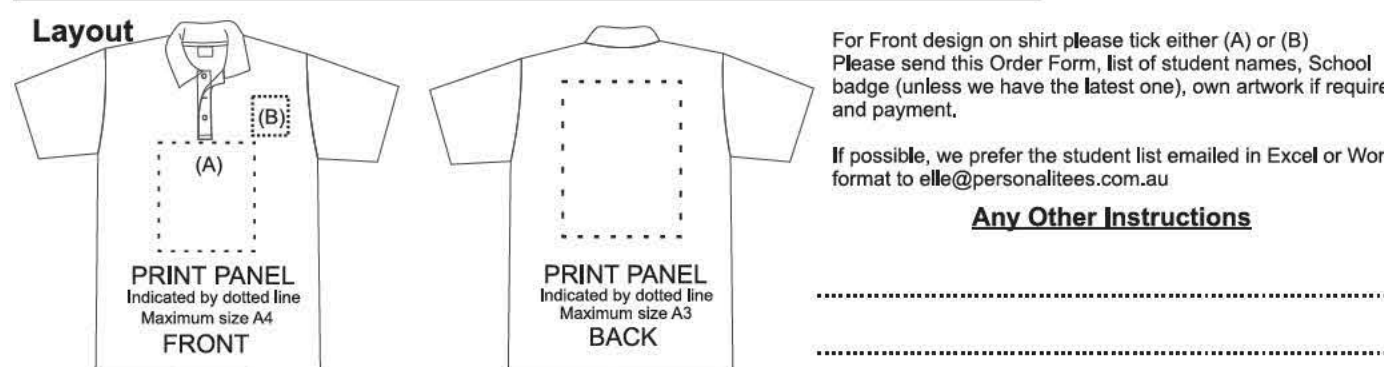

custom made order form

www.personalitees.com.au

CUSTOM MADE SHIRTS ORDER FORM

School: Town:
Address: Post Code:
Phone: Fax: Email:
Contact Name: Grade: AH Phone No:

Shirt Style	Design	12Y	14Y	16Y/XS	14/S	16/M	18/L	20/XL	22/XXL	Total No:	@ Price	Total $
Fill 1												
Fill 2												
Fill 3												

Shirt Styles are CoolTouch Polo, Clubman Polo, Clubman Rugby, Sublimation Polo, & Sublimation Rugby. The Design is the numeric code of the shirt, CoolTouch, Clubman & Sublimation colours are on our website: www.personalitees.com.au. Put your colour combinations in the appropriate boxes.

Collar Text* (If required) *This option is free for CoolTouch & Sublimation polo's, but an extra $3 per shirt, & $33 once off setup fee, applies to the Clubman range.

Total Cost: $
50% Deposit enclosed: $
Balance Owing - Due on Delivery: $

Free Shirts (CoolTouch & Clubman Orders Only)
Free Shirt # 1 (10 - 29 shirts paid) ☐ Free Shirt # 3 (100+ shirts paid) ☐
Free shirts are in sizes 12Y to XXL/22 and must be included in these Free Shirt boxes and NOT in the main order above. We cannot supply free shirts once the order has been completed and sent.

Number & Style	CoolTouch Polo	Clubman Polo	Clubman Rugby	Sublimated Polo	Sublimated Rugby
10 to 29	$33	$39	$46	$42	$45
30 to 59	$32	$35	$42	$40	$43
60 to 99	$31	$34	$41	$39	$42
100+	$30	$33	$40	$38	$41

Indicate colour of print: Front..... Back.....
Signed:..... Print Name:..... Date: / / 20

polo

www.personalitees.com.au