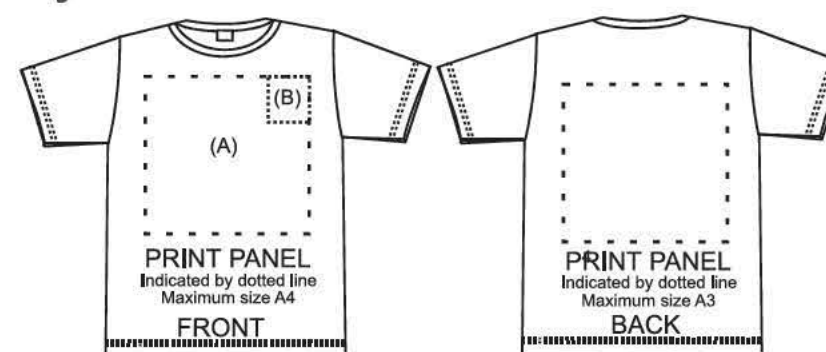

Layout

Designs required: Please place Names Design and Off The Shelf Design numbers or letters in the appropriate areas on these shirts.

For Front design on shirt please tick either (A) or (B)
Please send this Order Form, list of student names, School badge (unless we have the latest one), own artwork if required, and payment

If possible, we prefer the student list emailed in Excel or Word format to elle@personalitees.com.au

Any Other Instructions

Indicate colour of print: Front..... Back.....

Signed:..... Print Name:..... Date: / / 20